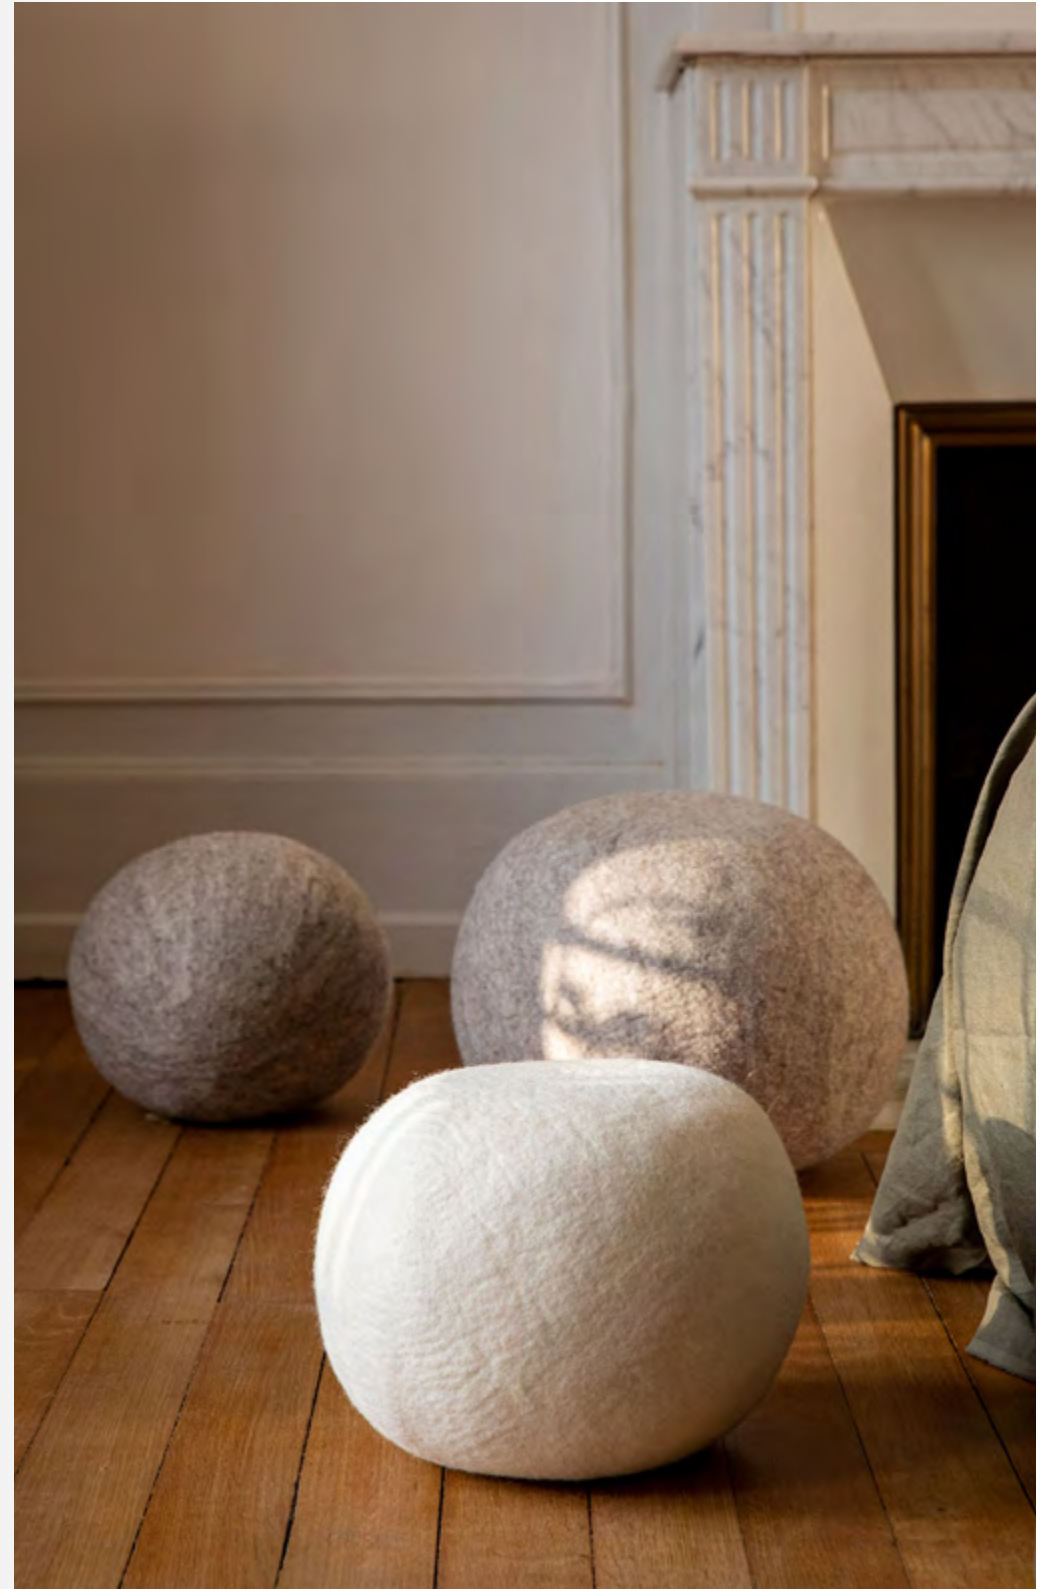

000087

000076

LES COUSSINS D'ASSISE

*SEAT CUSHIONS*

BALLES POUF XXL et XL, Pierre clair et Naturel  
*POUFFE BALLS XXL and XL, Light stone and Natural*

COUSSINS NOMADE, Olive, Pierre clair et Nude - COUSSINS LITTLE CHAKATI, Nude, Naturel et Pierre clair  
NOMAD CUSHIONS, Olive, Light stone and Nude - LITTLE CHAKATI CUSHIONS, Nude, Natural and Light stone