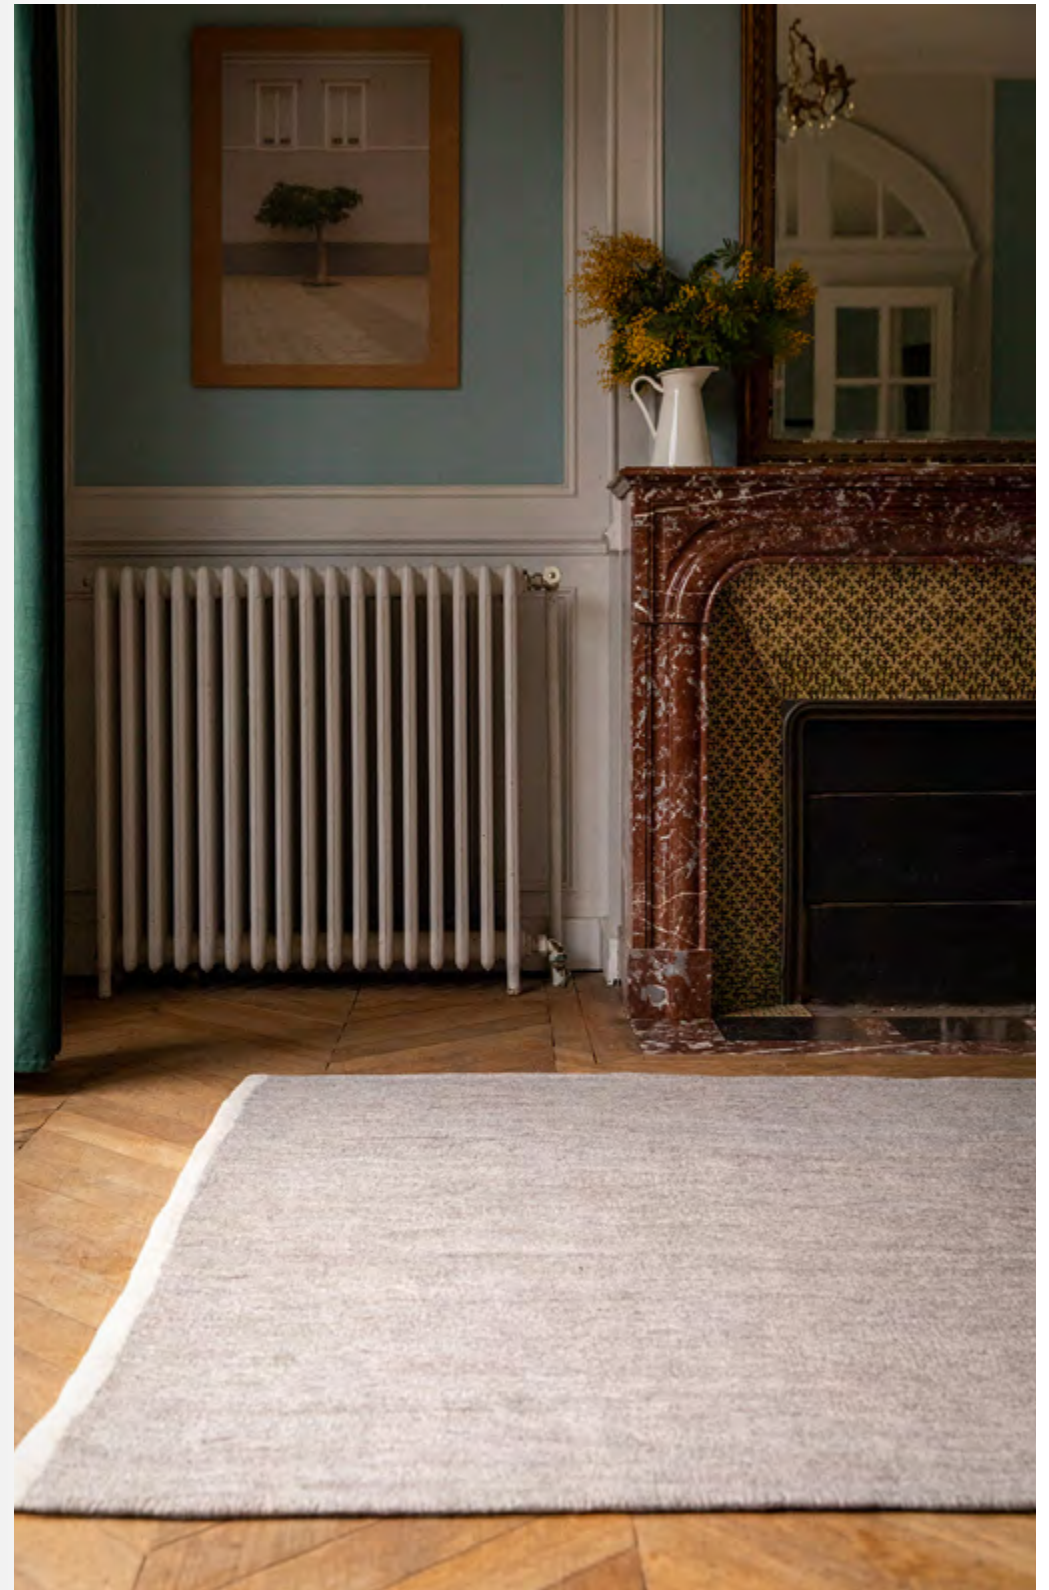

TAPIS SIMA LARGE, Naturel / Pierre clair
LARGE SIMA RUG, Natural / Light stone